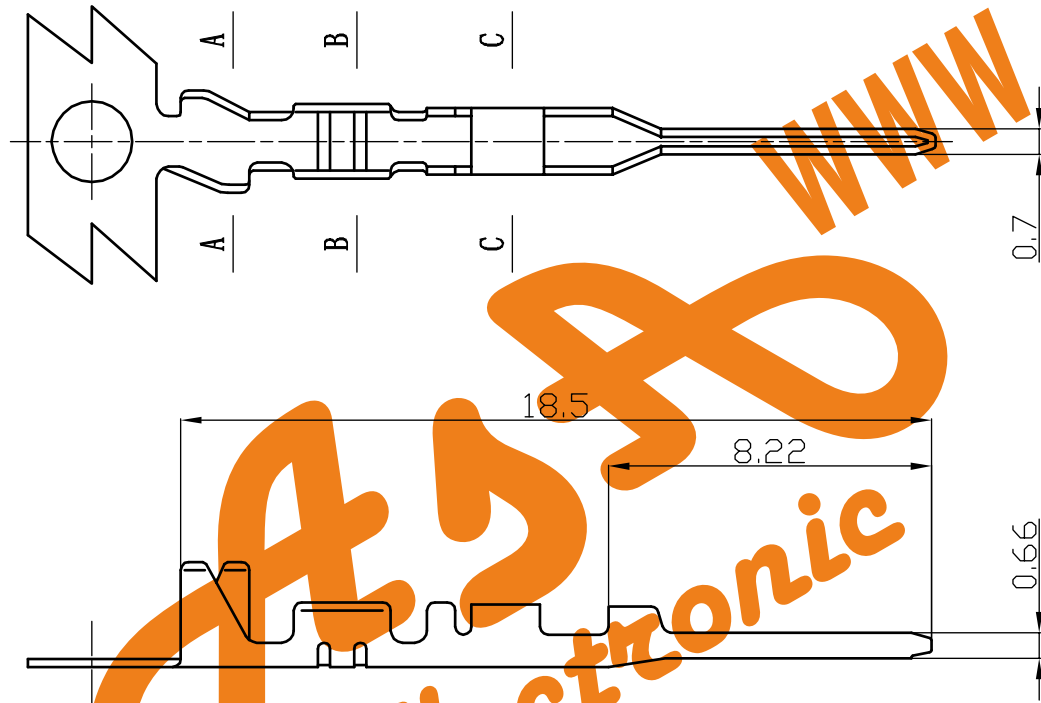

DuPont 2.54 Type Terminal

WWW.ASA-Elec.com

ASA Electronic

ASA
Electronic

WWW.ASA-Elec.com

AsA Electronic Co.

Tel : (+98) 21 66 73 56 82 Mob : (+98) 912 03 161 02

Terminal		Phospher Bronze		1			
No.	Item/Material No.	Material	QTY	Remark			
Unmarked Tolerance							
		Unit	Scale	Design Unit	Size	Part No.	
		mm	—	Metric	A4		
Draw	Review	Approve	Material	Drawing No.	Part No.		
		Item		DuPont 2.54-AT