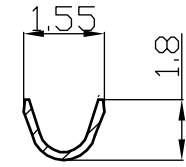

B-B

WWW.ASA-Elec.com

ASA Electronic

ASA
Electronic

WWW.ASA-Elec.com

AsA Electronic Co.

Tel : (+98) 21 66 73 56 82 Mob : (+98) 912 03 161 02

Terminal		Phospher Bronze		1			
No.	Item/Material No.	Material	QTY	Remark			
Unmarked Tolerance							
		Unit	Scale	Design Unit	Size	Part No.	
		mm	—	Metric	A4		
Draw	Review	Approve	Material	Drawing No.	Part No.		
		Item		DuPont 2.54-AT